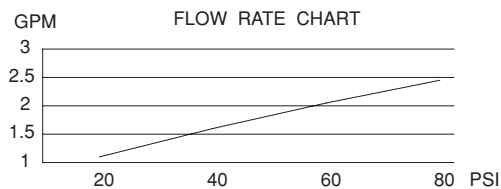

SINGLE HANDLE PULL-DOWN FAUCET

Description

- Single lever handle with pull-down spout
- Concealed deck mount

Flow & Valving

- See Chart

Standards

- ASME A112.18.1
- CSA B125
- NSF 61-9
- Listed IAPMO/UPC
- Energy policy act of 1992
- ADA Accessibility Guidelines for Buildings and Facilities - 4.27.4 Controls and Mechanisms
- State of Wisconsin Statutes & Administrative Code

Available Colors & Finish

- Chrome
- Chrome with Satin Nickel Accents (CSN)
- Stainless Steel (SS)

Warranty

Danze faucets are covered by a manufacturer's limited "lifetime" warranty for manufacturing defects.

Specific Features: _____ Submitted Model No.: _____