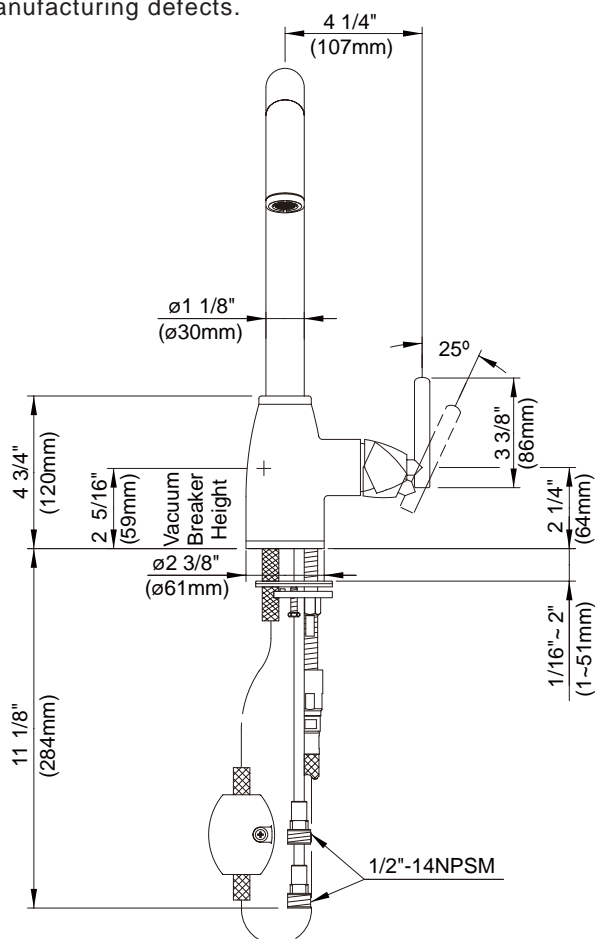

Warranty

Danze faucets are covered by a manufacturer's limited "lifetime" warranty for manufacturing defects.