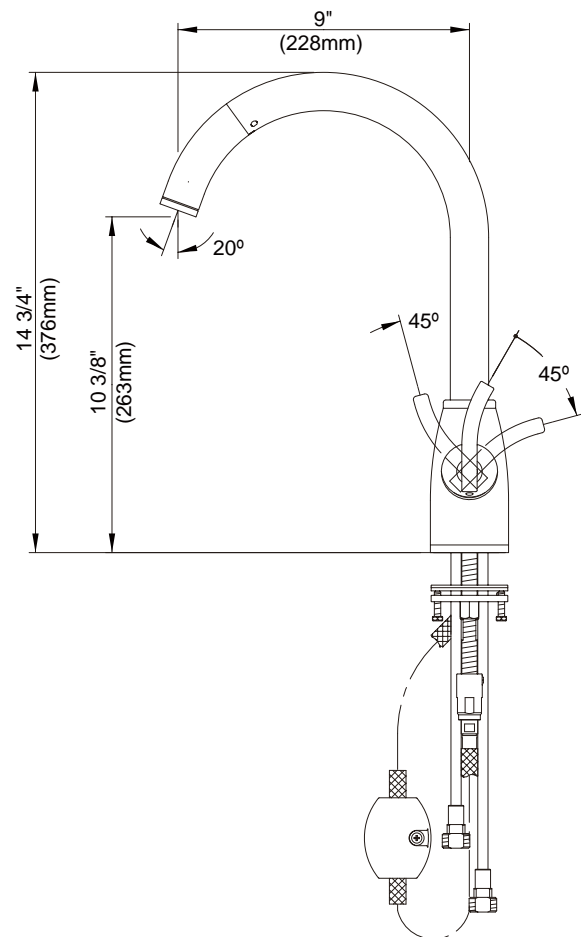

Warranty

Danze faucets are covered by a manufacturer's limited "lifetime" warranty for manufacturing defects.