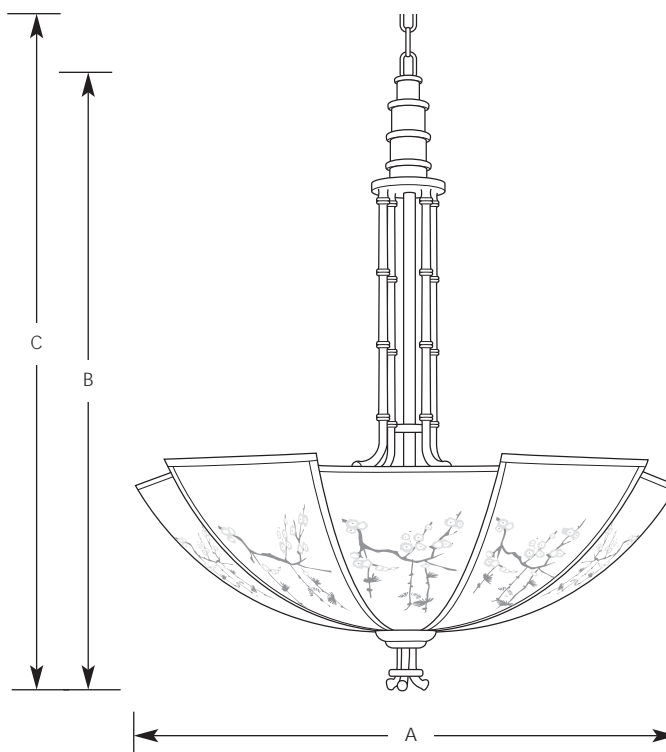

Type _____

-112

P2874

P2875

P2876

Catalog No.	Finish		Lamping	Dimensions (Inches)		
	Burnished	Rattan		A	B	C
P2874	-112		3 (m) 100w	22	29-3/4	105
P2875	-112		4 (m) 100w	24	32	107
P2876	-112		5 (m) 100w	32	37-3/4	107

Specifications:

General

- Billy Moon design
- Hand painted cherry blossom silk fabric shade
- Bamboo style center column and accents
- Painted Burnished Rattan finish
- 6 feet of 9 gauge chain supplied
- Steel Construction
- Companion wall bracket, and close to ceiling.

Mounting

- Ceiling chain mounted
- Canopy covers a standard recessed 4" octagonal outlet box
- Mounting strap for outlet box included

Electrical

- Ceramic medium based sockets
- 15 feet of wire supplied

Labeling