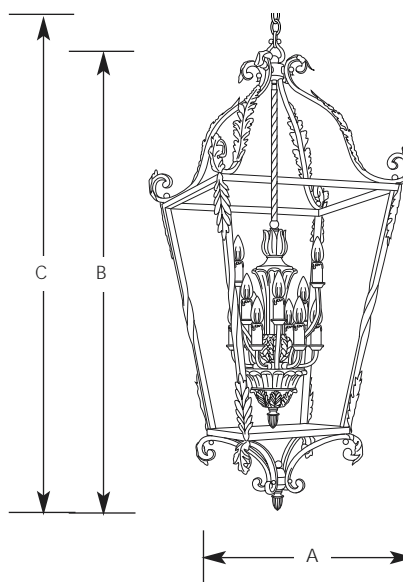

Type _____
 -75
 P3618

Catalog No.	Finish Aged Mahogany	Lamping	Dimensions (Inches)		
			A	B	C
P3618	-75	12 (c) 60w	31-1/2	50	174

Specifications:

General

- Open style
- Petite multi-tiered chandelier inside
- Square forged iron arms and carved acanthus leaf details
- Gold accents
- Matching candle covers
- 10 foot 6 gauge chain
- Hand painted finish
- Steel construction with poly resin details
- Companion fixtures: Hall and Foyer, Chandeliers, Wall Bracket

Mounting

- Ceiling mount on chain
- Covers outlet box
- Canopy 7" dia.
- Mounting strap for outlet box included

Electrical

- Pre-wired
- 15 feet of wire
- Candelabra based sockets

Labeling

- UL-CUL listed