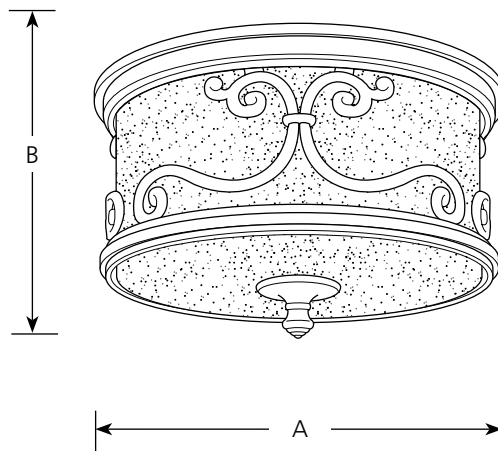

Type _____

-80

P5735

Finish		Lamping	Dimensions (Inches)	
Catalog No	Forged Black		A	B
P5735	-80	2 (m) 60w	11	6-1/2

Specifications:

General

- Distressed peppered glass, 9-5/8" dia. x 4-7/16" tall, 7/16" dia. center hole
- Ornate finial and intricate metalwork
- Hand painted finish
- Die cast aluminum construction
- Companion wall, chain hung, post top, and path units

Mounting

- Flush ceiling mounted
- Unit covers a standard recessed 4" octagonal outlet box
- Mounting hardware supplied

Electrical

- Ceramic medium based sockets
- Pre-wired

Labeling

- cCSAus damp location listed