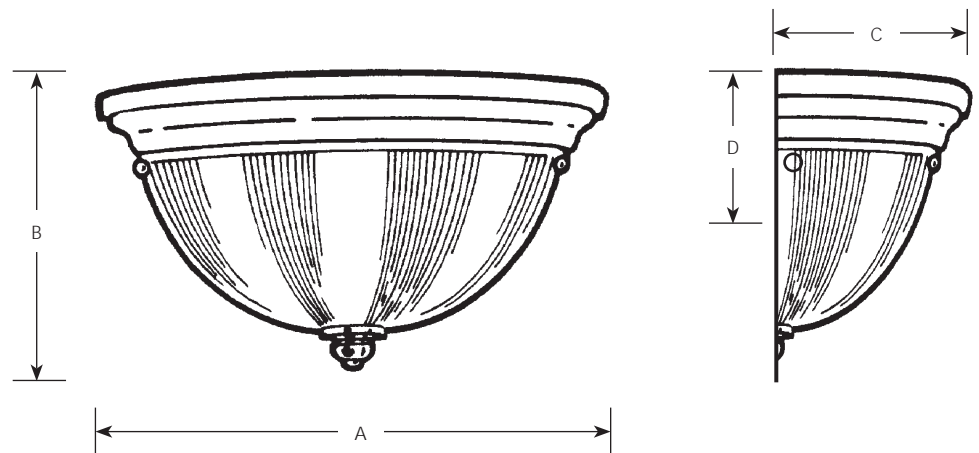

Type \_\_\_\_\_  
-69  
P7106

Catalog No.	Finish White	Lamping	Socket	Dimensions (Inches)			
				A	B	C	D
P7106	-69	2-13w Twin CF	GX23	16	8-1/2	8	2-3/4

**Specifications:**

General

- Ribbed, satin etched glass complete scone
- Brass accents
- Direct-Indirect illumination

Mounting

- Horizontal wall mount
- Covers outlet box
- Wallplate is 4-1/2" x 5"
- Mounting strap included for mounting to outlet box

Electrical

- 120V HPF ballast
- Pre-wired
- GX23 sockets

Labels

- UL-CUL listed

Type \_\_\_\_\_  
-69STRWB  
P7106

Catalog No.	Finish	Lamping	Socket	Dimensions (Inches)			
	White			A	B	C	D
P7106	-69STRWB	2-13w Quad CFL (4-pin) Included	GX4q-1	16	8-1/2	8	2-3/4

**Specifications:**

General