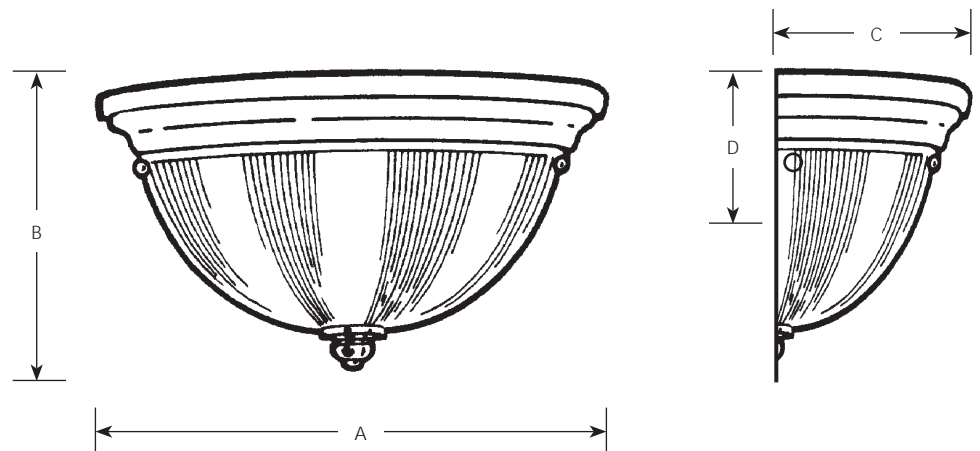

Type \_\_\_\_\_  
-69  
P7106

Catalog No.	Finish White	Lamping	Socket	Dimensions (Inches)			
				A	B	C	D
P7106	-69	2-13w Twin CF	GX23	16	8-1/2	8	2-3/4

**Specifications:**

General

- Ribbed, satin etched glass complete scone
- Brass accents
- Direct-Indirect illumination

Mounting

- Horizontal wall mount
- Covers outlet box
- Wallplate is 4-1/2" x 5"
- Mounting strap included for mounting to outlet box

Electrical

- 120V HPF ballast
- Pre-wired
- GX23 sockets

Labels

- UL-CUL listed

Type \_\_\_\_\_  
-69STRWB  
P7106

Catalog No.	Finish	Lamping	Socket	Dimensions (Inches)			
	White			A	B	C	D
P7106	-69STRWB	2-13w Quad CFL (4-pin) Included	GX4q-1	16	8-1/2	8	2-3/4

**Specifications:**

General