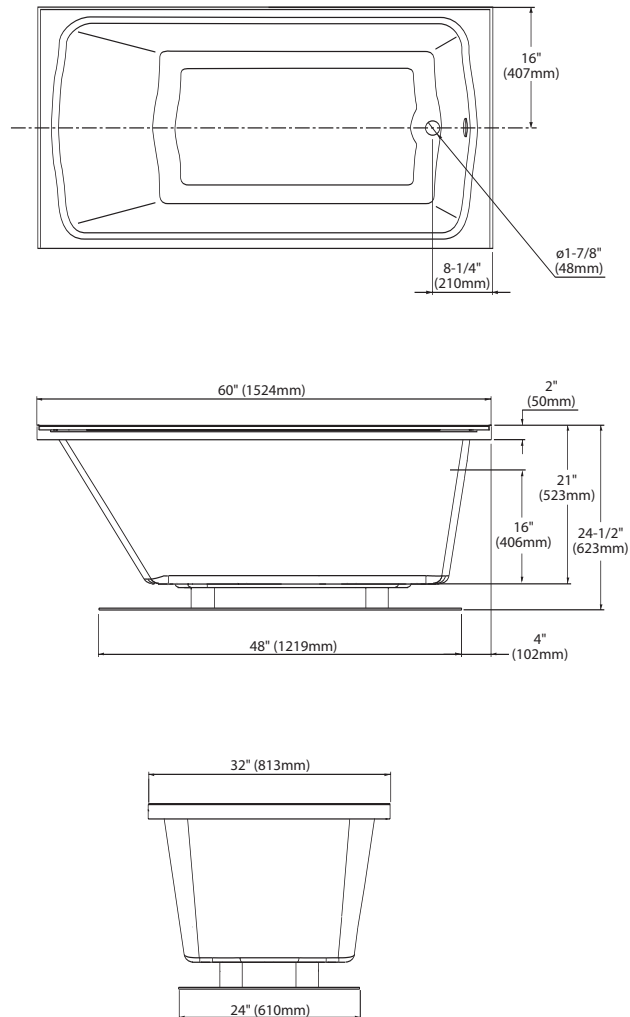

- 60" x 32" x 21"
- 3 side molded integral flange tub standard*
- Luxuriously deep Bathing Well
- Cast-acrylic construction provides years of durability
- Slip-resistant surface
- Chrome Plated Solid Brass Grab Bar

■ SPECIFICATIONS

Size: 60"L x 32"W
 Depth: 21"
 Warranty: 5 Year Limited Warranty on Acrylic Tub
 1 Year Limited Warranty on Components and Parts
 Material: Lucite Cast Acrylic

Shipping Weight:
ABY782P/Q
 86 lbs.

Shipping Dimensions:
ABY782P/Q
 68"L x 40"W x 28"H

Gallons: **ABY782P/Q**
 74 to overflow

Fixture meets ANSI/ASME standard Z124.1, and C-UPC requirements.

These dimensions and specifications are subject to change without notice.

Use TOTO® cut template to assure rough in dimensions.

ABY782P Left Drain / 3 Flange

ABY782Q Right Drain / 3 Flange

ABY782Q - Clayton™ 60" x 32" Tile-in Soaker Bathtub 3 Flange

TOTO®

TOTO U.S.A., INC. • 1155 Southern Road, Morrow, GA 30260
 Tel. (888) 295-8134 • Fax. (800) 699-4889 • www.totousa.com